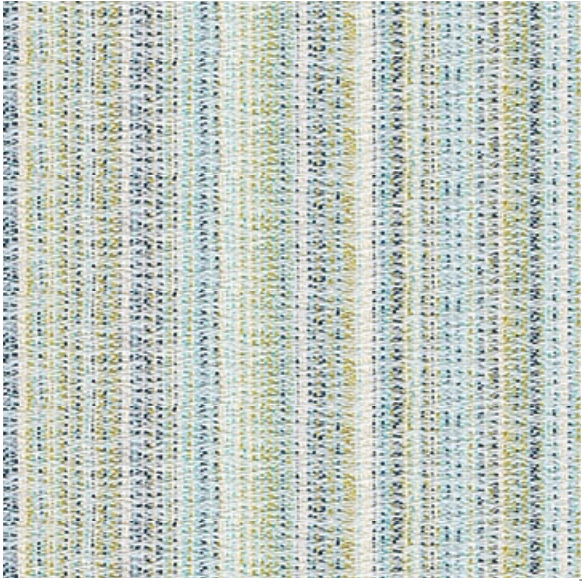

VOLTAGE LAKESIDE

Available Colors

Disclaimer: We have made an effort to provide fabric images that closely represent the fabric colors. However, due to all the possible variants --light source, monitor quality, etc. -- we can not guarantee that the fabric images accurately represent the true fabric colors. Please take this into consideration if you are trying to color match materials.

800.999.0400 | INTERIORS.STANDARDTEXTILE.COM

© 2025 Standard Textile Co., Inc. All Rights Reserved.

Pattern	VOLTAGE
Color	LAKESIDE
Data Number	CM006903
Environments	Healthcare Hospitality
Application	Drapery Privacy Curtain Top of Bed
Content	POLYESTER
Flammability	NFPA 701 - Method 1
Abrasion	N/A
Width	72.00 inches
Orientation	Railroaded
Repeat	V: 9.50 inches H: 9.75 inches
ACT Certification	

STANDARD
TEXTILE est. 1940