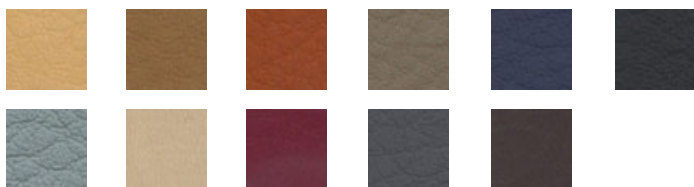

Alias Cashew

Available Colors

Disclaimer: We have made an effort to provide fabric images that closely represent the fabric colors. However, due to all the possible variants --light source, monitor quality, etc. -- we can not guarantee that the fabric images accurately represent the true fabric colors. Please take this into consideration if you are trying to color match materials.

800.999.0400 | INTERIORS.STANDARDTEXTILE.COM

© 2024 Standard Textile Co., Inc. All Rights Reserved.

Pattern	Alias
Color	Cashew
Data Number	VH925119
Environments	Healthcare Hospitality
Application	Upholstery Upholstery - Coated Upholstery - Performance
Content	POLYESTER
Flammability	CAL 117
Abrasion	100,000 Double Rubs Results above 100,000 double rubs have not been shown to be a reliable indicator of increased lifespan.
Width	54.00 inches
Orientation	Pattern Runs Up Roll
Repeat	V: 1.00 inches H: 1.00 inches
ACT Certification	