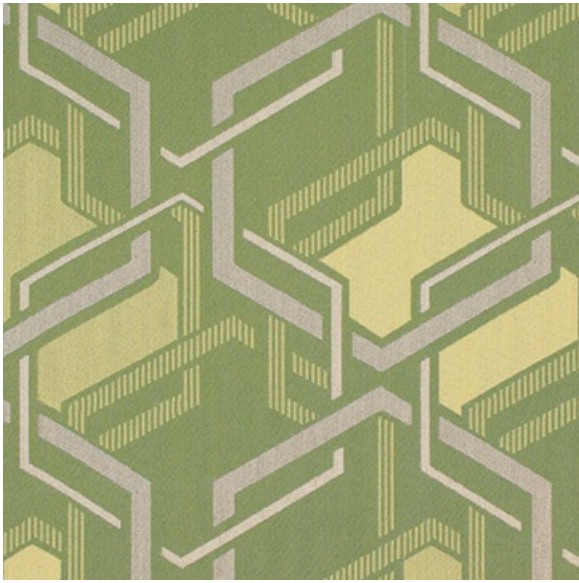

Overlook Matcha

Available Colors

Disclaimer: We have made an effort to provide fabric images that closely represent the fabric colors. However, due to all the possible variants --light source, monitor quality, etc. -- we can not guarantee that the fabric images accurately represent the true fabric colors. Please take this into consideration if you are trying to color match materials.

800.999.0400 | INTERIORS.STANDARDTEXTILE.COM

© 2020 Standard Textile Co., Inc. All Rights Reserved.

Pattern	Overlook
Color	Matcha
Data Number	SU000204
Environments	Healthcare Hospitality
Application	Upholstery - Sunbrella
Content	73%Sunbrella Acrylic 27%S Poly
Flammability	Passes CAL117-75 & NFPA260
Abrasion	100,000 Double Rubs Results above 100,000 double rubs have not been shown to be a reliable indicator of increased lifespan.
Width	54.00 inches
Orientation	Railroaded
Repeat	V: 14.25 inches H: 14.00 inches
ACT Certification	