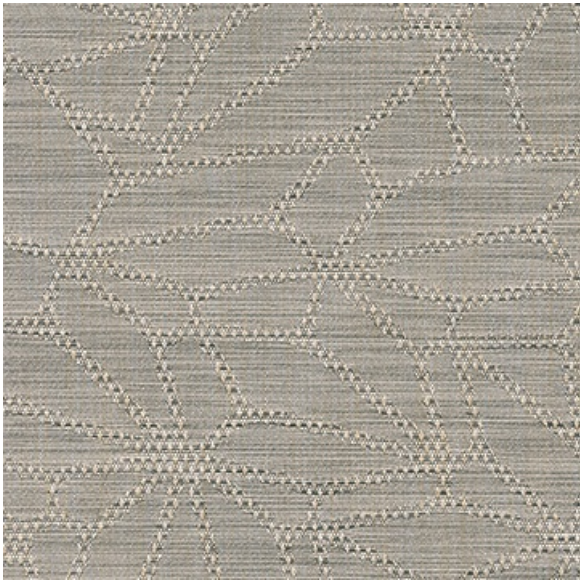

Shattered Shale

Available Colors

Disclaimer: We have made an effort to provide fabric images that closely represent the fabric colors. However, due to all the possible variants --light source, monitor quality, etc. -- we can not guarantee that the fabric images accurately represent the true fabric colors. Please take this into consideration if you are trying to color match materials.

800.999.0400 | [INTERIORS.STANDARDTEXTILE.COM](https://interiors.standardtextile.com)

© 2022 Standard Textile Co., Inc. All Rights Reserved.

Pattern	Shattered
Color	Shale
Data Number	SS002603
Environments	Hospitality
Application	Shades
Content	POLYESTER
Flammability	100% POLYESTER
Abrasion	N/A
Width	118.00 inches
Orientation	Pattern Runs Up Roll
Repeat	V: 9.84 inches H: 11.81 inches
ACT Certification	

STANDARD
TEXTILE est. 1940