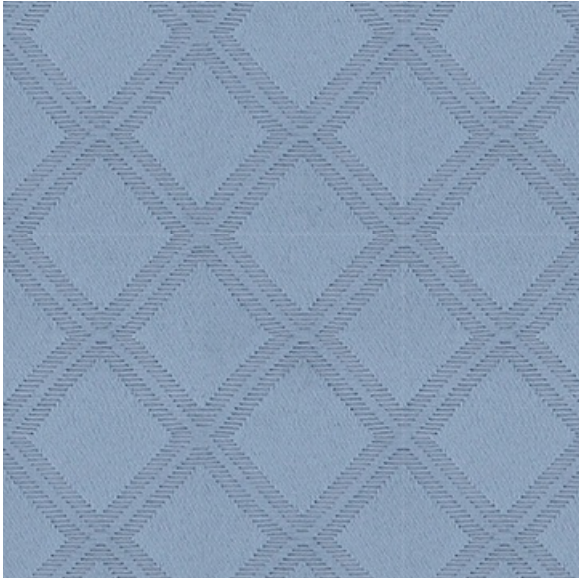

MC Diamond Cornflower