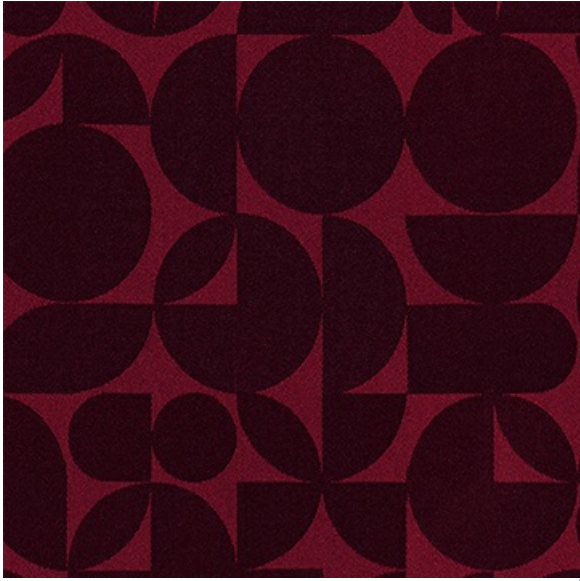

Billie

Black Cherry