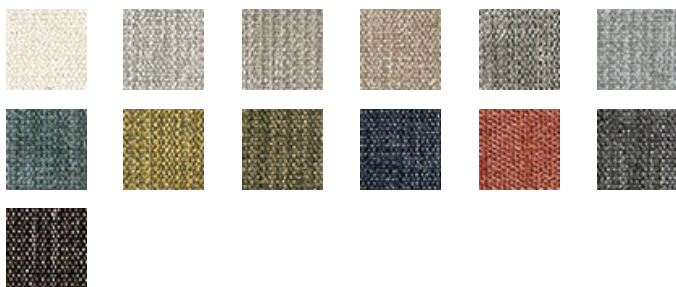

Available Colors

800.999.0400 | INTERIORS.STANDARDTEXTILE.COM

© 2024 Standard Textile Co., Inc. All Rights Reserved.

Pattern	CAMBRIDGE
Color	PTERODACTYL
Data Number	SD015311
Environments	Healthcare Hospitality
Application	Top of Bed Upholstery Upholstery - Performance
Content	POLYESTER
Flammability	CAL 117
Abrasion	100,000 Double Rubs Results above 100,000 double rubs have not been shown to be a reliable indicator of increased lifespan.
Width	54.00 inches
Orientation	Pattern Runs Up Roll
Repeat	V: 1.00 inches H: 1.00 inches
ACT Certification	

STANDARD
TEXTILE est. 1940