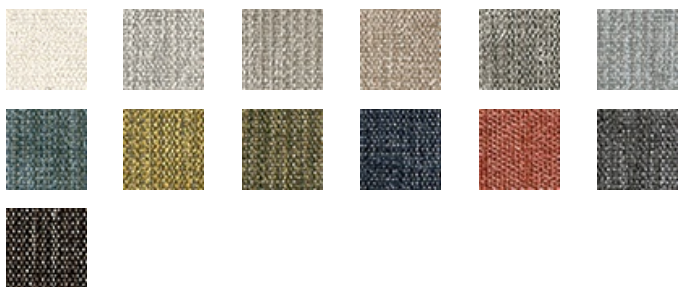

Available Colors

800.999.0400 | INTERIORS.STANDARDTEXTILE.COM

© 2024 Standard Textile Co., Inc. All Rights Reserved.

Pattern	CAMBRIDGE
Color	PTERODACTYL
Data Number	SD015311
Environments	Healthcare Hospitality
Application	Top of Bed Upholstery Upholstery - Performance
Content	POLYESTER
Flammability	CAL 117
Abrasion	100,000 Double Rubs Results above 100,000 double rubs have not been shown to be a reliable indicator of increased lifespan.
Width	54.00 inches
Orientation	Pattern Runs Up Roll
Repeat	V: 1.00 inches H: 1.00 inches
ACT Certification	

STANDARD
TEXTILE est. 1940