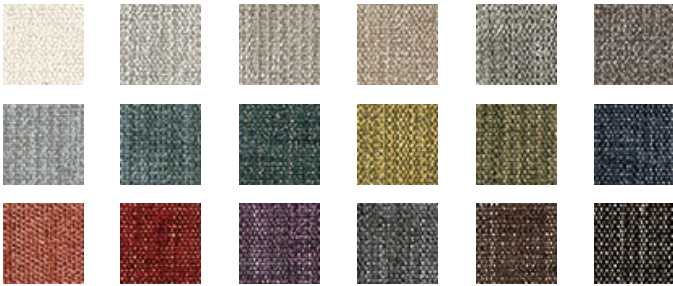

CAMBRIDGE AQUAMARINE

Available Colors

Disclaimer: We have made an effort to provide fabric images that closely represent the fabric colors. However, due to all the possible variants --light source, monitor quality, etc. -- we can not guarantee that the fabric images accurately represent the true fabric colors. Please take this into consideration if you are trying to color match materials.

800.999.0400 | INTERIORS.STANDARDTEXTILE.COM

© 2020 Standard Textile Co., Inc. All Rights Reserved.

Pattern	CAMBRIDGE
Color	AQUAMARINE
Data Number	SD015308
Environments	Healthcare Hospitality
Application	Top of Bed Upholstery - Non Crypton
Content	100% POLYESTER
Flammability	Passes CAL117-75 & NFPA260
Abrasion	100,000 Double Rubs Results above 100,000 double rubs have not been shown to be a reliable indicator of increased lifespan.
Width	54.00 inches
Orientation	Pattern Runs Up Roll
Repeat	V: 1.00 inches H: 1.00 inches
ACT Certification	