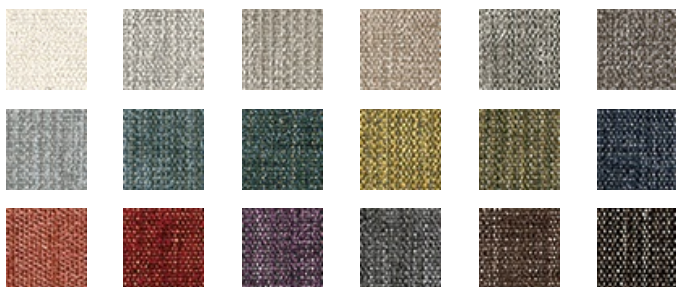

Available Colors

800.999.0400 | INTERIORS.STANDARDTEXTILE.COM

© 2023 Standard Textile Co., Inc. All Rights Reserved.

Pattern	CAMBRIDGE
Color	LIMESTONE
Data Number	SD015303
Environments	Healthcare Hospitality
Application	Top of Bed Upholstery Upholstery - Performance
Content	POLYESTER
Flammability	NFPA 701 - Method 1
Abrasion	100,000 Double Rubs Results above 100,000 double rubs have not been shown to be a reliable indicator of increased lifespan.
Width	54.00 inches
Orientation	Pattern Runs Up Roll
Repeat	V: 1.00 inches H: 1.00 inches
ACT Certification	

STANDARD
TEXTILE est. 1940