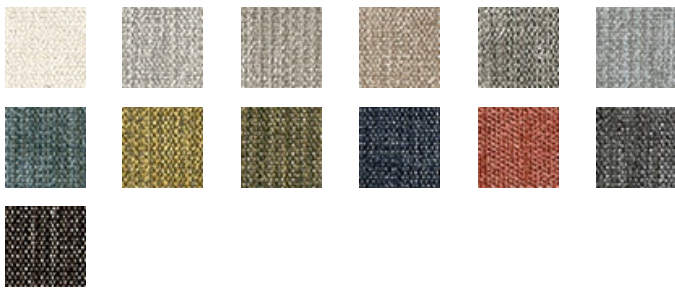

Available Colors

800.999.0400 | INTERIORS.STANDARDTEXTILE.COM

© 2026 Standard Textile Co., Inc. All Rights Reserved.

Pattern	CAMBRIDGE
Color	LIMESTONE
Data Number	SD015303
Environments	Healthcare Hospitality
Application	Top of Bed Upholstery Upholstery - Performance
Content	POLYESTER
Flammability	CAL 117
Abrasion	100,000 Double Rubs Results above 100,000 double rubs have not been shown to be a reliable indicator of increased lifespan.
Width	54.00 inches
Orientation	Pattern Runs Up Roll
Repeat	V: 1.00 inches H: 1.00 inches
ACT Certification	

STANDARD
TEXTILE est. 1940