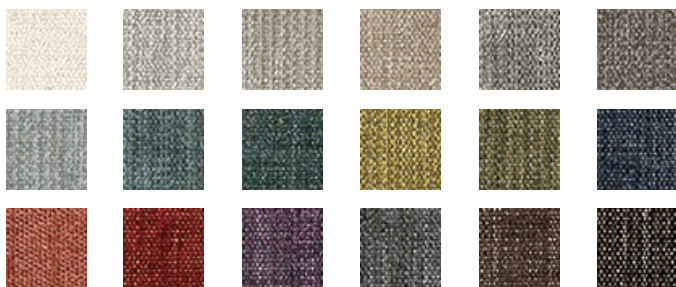

Available Colors

800.999.0400 | INTERIORS.STANDARDTEXTILE.COM

© 2023 Standard Textile Co., Inc. All Rights Reserved.

Pattern	CAMBRIDGE
Color	SPIRIT
Data Number	SD015302
Environments	Healthcare Hospitality
Application	Top of Bed Upholstery - Performance
Content	POLYESTER
Flammability	CBW APPROPRIATE CAL 260+
Abrasion	100,000 Double Rubs Results above 100,000 double rubs have not been shown to be a reliable indicator of increased lifespan.
Width	54.00 inches
Orientation	Pattern Runs Up Roll
Repeat	V: 1.00 inches H: 1.00 inches
ACT Certification	

STANDARD
TEXTILE est. 1940