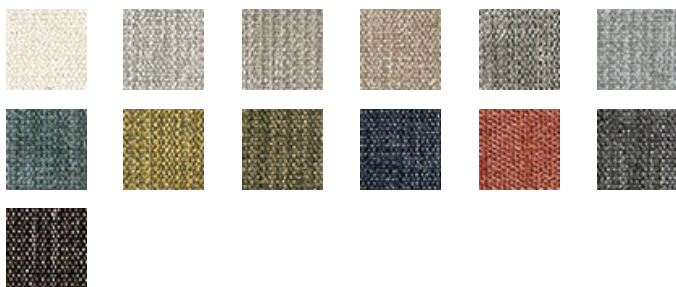

Available Colors

800.999.0400 | INTERIORS.STANDARDTEXTILE.COM

© 2024 Standard Textile Co., Inc. All Rights Reserved.

Pattern	CAMBRIDGE
Color	PEARL
Data Number	SD015301
Environments	Healthcare Hospitality
Application	Top of Bed Upholstery Upholstery - Performance
Content	POLYESTER
Flammability	CAL 117
Abrasion	100,000 Double Rubs Results above 100,000 double rubs have not been shown to be a reliable indicator of increased lifespan.
Width	54.00 inches
Orientation	Pattern Runs Up Roll
Repeat	V: 1.00 inches H: 1.00 inches
ACT Certification	

STANDARD
TEXTILE est. 1940