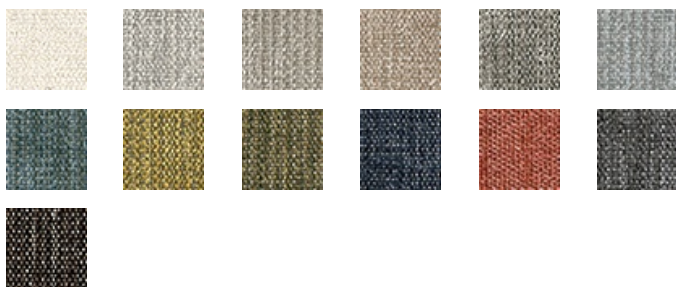

Available Colors

800.999.0400 | INTERIORS.STANDARDTEXTILE.COM

© 2026 Standard Textile Co., Inc. All Rights Reserved.

Pattern	CAMBRIDGE
Color	PEARL
Data Number	SD015301
Environments	Healthcare Hospitality
Application	Top of Bed Upholstery Upholstery - Performance
Content	POLYESTER
Flammability	CAL 117
Abrasion	100,000 Double Rubs Results above 100,000 double rubs have not been shown to be a reliable indicator of increased lifespan.
Width	54.00 inches
Orientation	Pattern Runs Up Roll
Repeat	V: 1.00 inches H: 1.00 inches
ACT Certification	

STANDARD
TEXTILE est. 1940