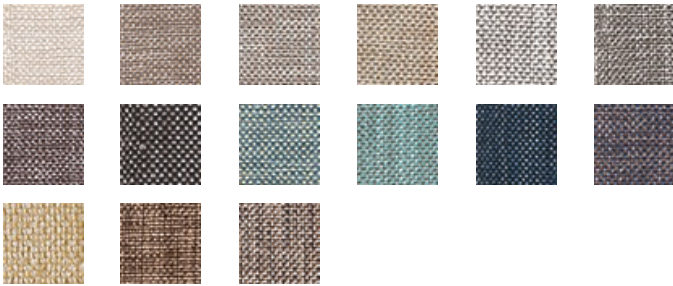

PIVOT TOURMALINE

Available Colors

Disclaimer: We have made an effort to provide fabric images that closely represent the fabric colors. However, due to all the possible variants --light source, monitor quality, etc. -- we can not guarantee that the fabric images accurately represent the true fabric colors. Please take this into consideration if you are trying to color match materials.

800.999.0400 | INTERIORS.STANDARDTEXTILE.COM

© 2025 Standard Textile Co., Inc. All Rights Reserved.

| | |
|-------------------|--|
| Pattern | PIVOT |
| Color | TOURMALINE |
| Data Number | SD014920 |
| Environments | Healthcare Hospitality |
| Application | Cornice Board Drapery Top of Bed |
| Content | POLYESTER |
| Flammability | NFPA 701 - Method 1 |
| Abrasion | N/A |
| Width | 54.00 inches |
| Orientation | Pattern Runs Up Roll |
| Repeat | V: 1.00 inches H: 1.00 inches |
| ACT Certification | |