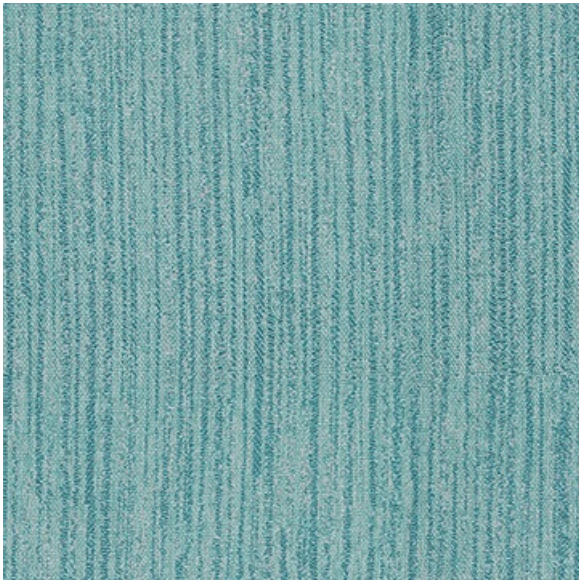

NOVA SEASIDE