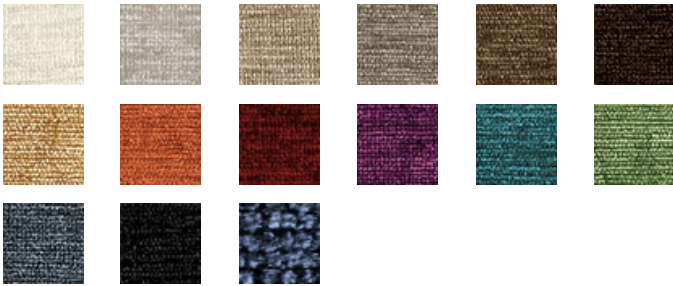

Jewel

Smokey Quartz

Available Colors

Disclaimer: We have made an effort to provide fabric images that closely represent the fabric colors. However, due to all the possible variants --light source, monitor quality, etc. -- we can not guarantee that the fabric images accurately represent the true fabric colors. Please take this into consideration if you are trying to color match materials.

800.999.0400 | INTERIORS.STANDARDTEXTILE.COM

© 2022 Standard Textile Co., Inc. All Rights Reserved.

Pattern	Jewel
Color	Smokey Quartz
Data Number	SD011805
Environments	Healthcare Hospitality
Application	Drapery Top of Bed
Content	POLYESTER
Flammability	CBW APPROPRIATE CAL 260+
Abrasion	N/A
Width	110.00 inches
Orientation	Pattern Runs Up Roll
Repeat	V: 1.00 inches H: 1.00 inches
ACT Certification	