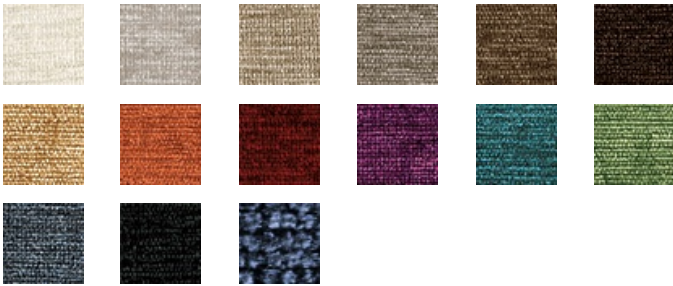

Jewel Pearl

Available Colors

Disclaimer: We have made an effort to provide fabric images that closely represent the fabric colors. However, due to all the possible variants --light source, monitor quality, etc. -- we can not guarantee that the fabric images accurately represent the true fabric colors. Please take this into consideration if you are trying to color match materials.

800.999.0400 | INTERIORS.STANDARDTEXTILE.COM

© 2022 Standard Textile Co., Inc. All Rights Reserved.

Pattern	Jewel
Color	Pearl
Data Number	SD011801
Environments	Healthcare Hospitality
Application	Drapery Top of Bed
Content	100% POLYESTER
Flammability	NFPA 701, NFPA 260,& CAL117
Abrasion	N/A
Width	110.00 inches
Orientation	Pattern Runs Up Roll
Repeat	V: 1.00 inches H: 1.00 inches
ACT Certification	