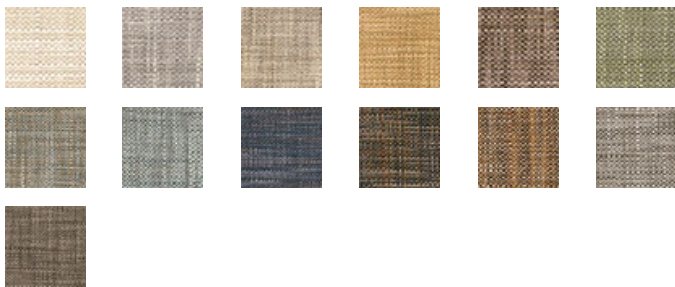

Milton Pumice

Available Colors

Disclaimer: We have made an effort to provide fabric images that closely represent the fabric colors. However, due to all the possible variants --light source, monitor quality, etc. -- we can not guarantee that the fabric images accurately represent the true fabric colors. Please take this into consideration if you are trying to color match materials.

800.999.0400 | [INTERIORS.STANDARDTEXTILE.COM](https://interiors.standardtextile.com)

© 2024 Standard Textile Co., Inc. All Rights Reserved.

Pattern	Milton
Color	Pumice
Data Number	SD011402
Environments	Healthcare Hospitality
Application	Cornice Board Drapery Top of Bed
Content	POLYESTER
Flammability	NFPA 701 - Method 1
Abrasion	N/A
Width	54.00 inches
Orientation	Pattern Runs Up Roll
Repeat	V: 1.00 inches H: 1.00 inches
ACT Certification	