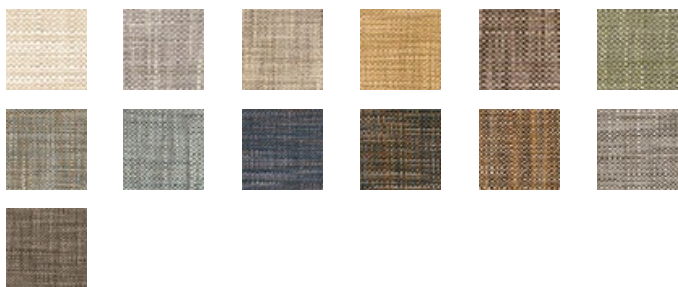

Available Colors

800.999.0400 | INTERIORS.STANDARDTEXTILE.COM

© 2022 Standard Textile Co., Inc. All Rights Reserved.

Pattern	Milton
Color	Pearl
Data Number	SD011401
Environments	Healthcare Hospitality
Application	Cornice Board Drapery Top of Bed
Content	POLYESTER
Flammability	CBW APPROPRIATE CAL 260+
Abrasion	N/A
Width	54.00 inches
Orientation	Pattern Runs Up Roll
Repeat	V: 1.00 inches H: 1.00 inches
ACT Certification	

STANDARD
TEXTILE est. 1940