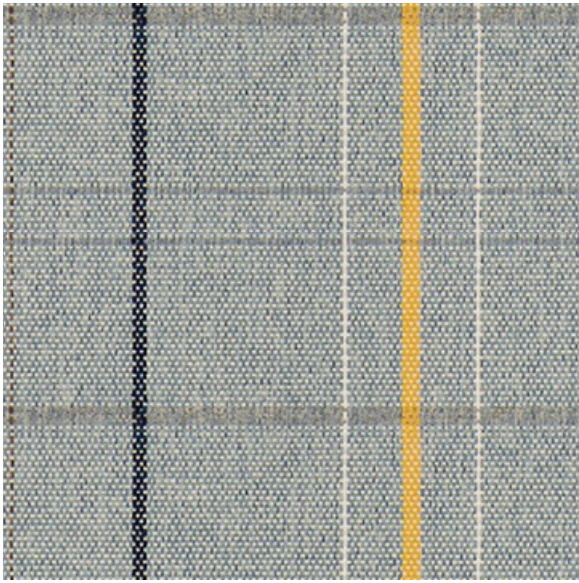

# Homage Chambray

## Available Colors

Disclaimer: We have made an effort to provide fabric images that closely represent the fabric colors. However, due to all the possible variants --light source, monitor quality, etc. -- we can not guarantee that the fabric images accurately represent the true fabric colors. Please take this into consideration if you are trying to color match materials.

800.999.0400 | INTERIORS.STANDARDTEXTILE.COM

© 2021 Standard Textile Co., Inc. All Rights Reserved.

Pattern	Homage
Color	Chambray
Data Number	PH007005
Environments	Healthcare Hospitality
Application	Cornice Board Upholstery - Non Crypton
Content	100% POLYESTER
Flammability	Passes CAL117-75 & NFPA260
Abrasion	100,000 Double Rubs Results above 100,000 double rubs have not been shown to be a reliable indicator of increased lifespan.
Width	54.00 inches
Orientation	Railroaded
Repeat	V: 3.50 inches H: 7.00 inches
ACT Certification	

**STANDARD**  
TEXTILE est. 1940