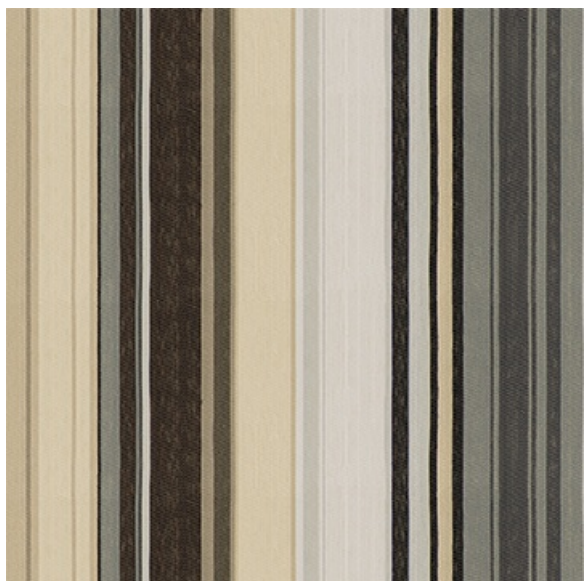

Sonata

Oyster

Available Colors

Pattern	Sonata
Color	Oyster
Data Number	PH006901
Environments	Healthcare Hospitality
Application	Cornice Board Upholstery Upholstery - Performance
Content	MULTI BLEND
Flammability	CAL 117
Abrasion	100,000 Double Rubs Results above 100,000 double rubs have not been shown to be a reliable indicator of increased lifespan.
Width	54.00 inches
Orientation	Railroaded
Repeat	V: 9.00 inches H: 12.25 inches
ACT Certification	

800.999.0400 | INTERIORS.STANDARDTEXTILE.COM

© 2024 Standard Textile Co., Inc. All Rights Reserved.

STANDARD
TEXTILE est. 1940