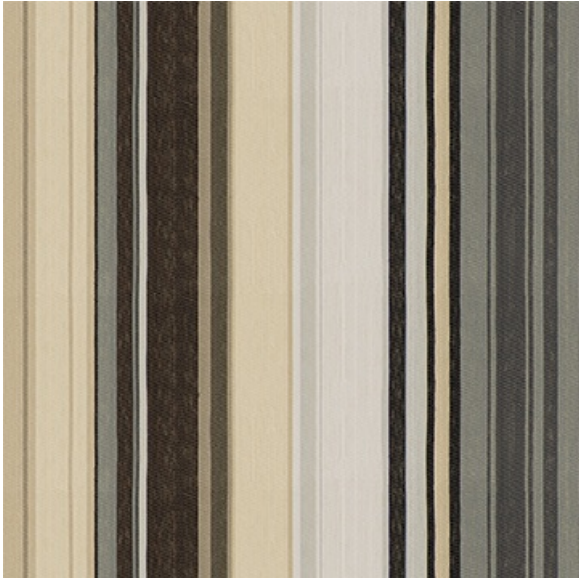

Sonata Oyster

Available Colors

Disclaimer: We have made an effort to provide fabric images that closely represent the fabric colors. However, due to all the possible variants --light source, monitor quality, etc. -- we can not guarantee that the fabric images accurately represent the true fabric colors. Please take this into consideration if you are trying to color match materials.

800.999.0400 | INTERIORS.STANDARDTEXTILE.COM

© 2021 Standard Textile Co., Inc. All Rights Reserved.

Pattern	Sonata
Color	Oyster
Data Number	PH006901
Environments	Healthcare Hospitality
Application	Cornice Board Upholstery - Non Crypton
Content	49% Poly,37% Nylon,14% PC Poly
Flammability	Passes CAL117-75 & NFPA260
Abrasion	100,000 Double Rubs Results above 100,000 double rubs have not been shown to be a reliable indicator of increased lifespan.
Width	54.00 inches
Orientation	Railroaded
Repeat	V: 9.00 inches H: 12.25 inches
ACT Certification	