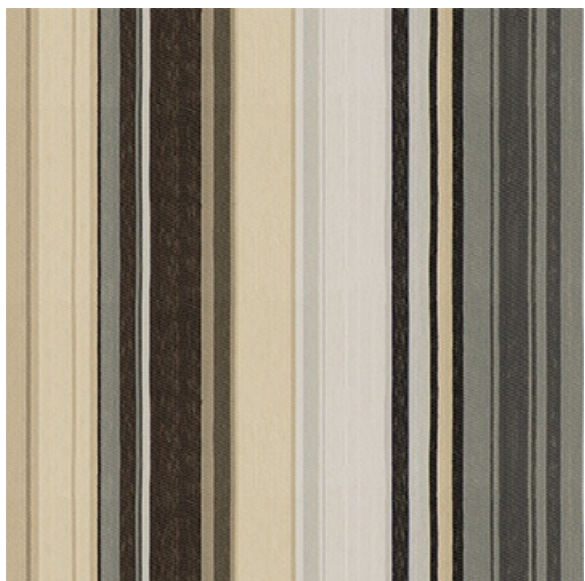

Sonata

Oyster

Available Colors

Pattern	Sonata
Color	Oyster
Data Number	PH006901
Environments	Healthcare Hospitality
Application	Cornice Board Upholstery Upholstery - Performance
Content	49% Poly,37% Nylon,14% PC Poly
Flammability	CAL 117
Abrasion	100,000 Double Rubs Results above 100,000 double rubs have not been shown to be a reliable indicator of increased lifespan.
Width	54.00 inches
Orientation	Railroaded
Repeat	V: 9.00 inches H: 12.25 inches
ACT Certification	

800.999.0400 | INTERIORS.STANDARDTEXTILE.COM

© 2024 Standard Textile Co., Inc. All Rights Reserved.

STANDARD
TEXTILE est. 1940