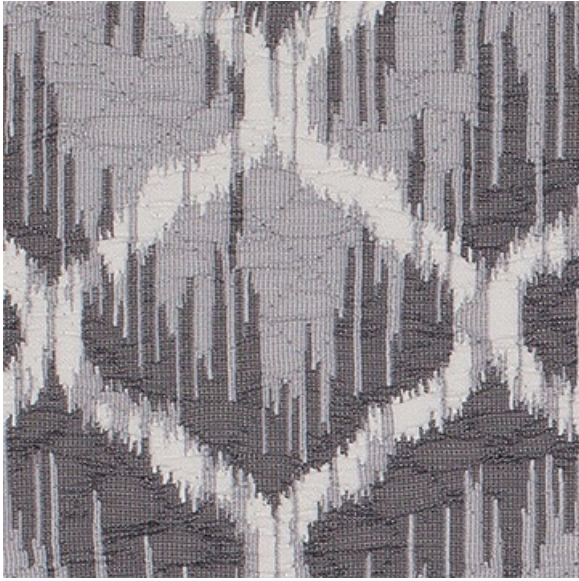

Melrose Graphite

Available Colors

800.999.0400 | [INTERIORS.STANDARDTEXTILE.COM](https://interiors.standardtextile.com)

© 2020 Standard Textile Co., Inc. All Rights Reserved.

Pattern	Melrose
Color	Graphite
Data Number	PD008303
Environments	Healthcare Hospitality
Application	Top of Bed
Content	100% POLYESTER
Flammability	Not Fire Retardant/Not Rated
Abrasion	N/A
Width	110.00 inches
Orientation	Railroaded
Repeat	V: 12.00 inches H: 11.50 inches
ACT Certification	Not Available

STANDARD
TEXTILE est. 1940