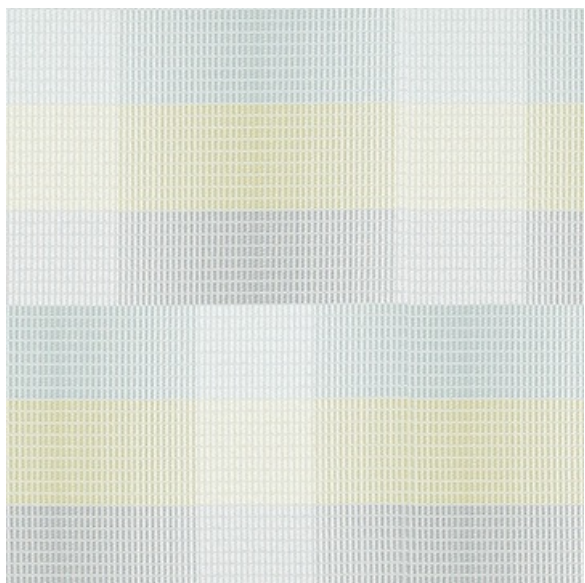

FADE METRO

Available Colors

Disclaimer: We have made an effort to provide fabric images that closely represent the fabric colors. However, due to all the possible variants --light source, monitor quality, etc. -- we can not guarantee that the fabric images accurately represent the true fabric colors. Please take this into consideration if you are trying to color match materials.

800.999.0400 | INTERIORS.STANDARDTEXTILE.COM

© 2024 Standard Textile Co., Inc. All Rights Reserved.

Pattern	FADE
Color	METRO
Data Number	CM165603
Environments	Healthcare
Application	Drapery Privacy Curtain Top of Bed
Content	POLYESTER
Flammability	NFPA 701 - Method 1
Abrasion	N/A
Width	75.00 inches
Orientation	Pattern Runs Up Roll
Repeat	V: 13.50 inches H: 9.30 inches
ACT Certification	

STANDARD
TEXTILE est. 1940