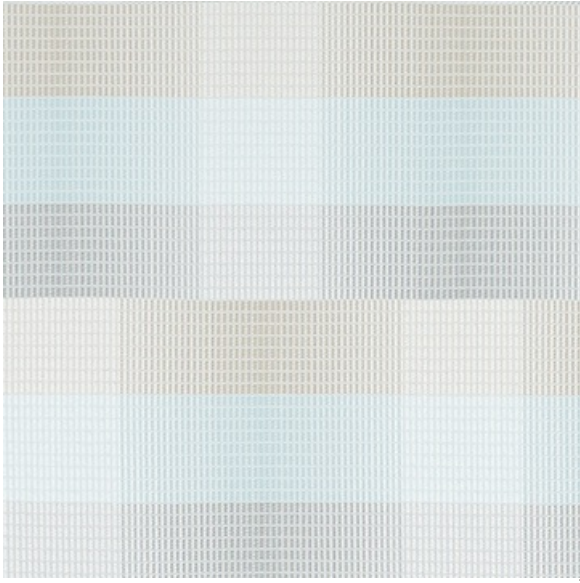

FADE PUDDLE