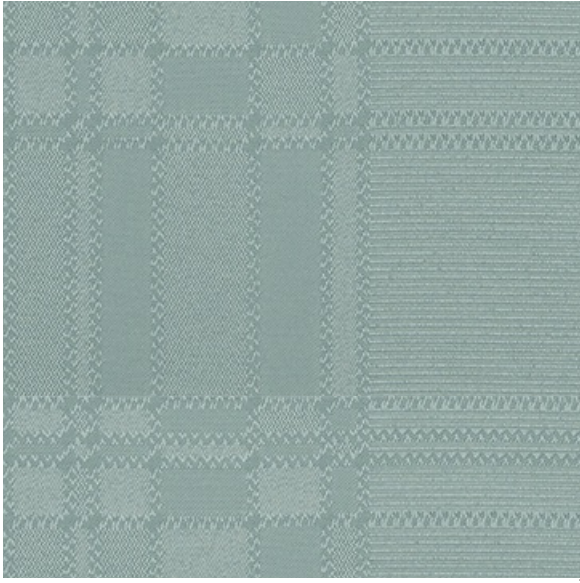

EVERSON SEAFOAM

Available Colors

Disclaimer: We have made an effort to provide fabric images that closely represent the fabric colors. However, due to all the possible variants --light source, monitor quality, etc. -- we can not guarantee that the fabric images accurately represent the true fabric colors. Please take this into consideration if you are trying to color match materials.

800.999.0400 | INTERIORS.STANDARDTEXTILE.COM

© 2024 Standard Textile Co., Inc. All Rights Reserved.

Pattern	EVERSON
Color	SEAFOAM
Data Number	CM012806
Environments	Healthcare
Application	Cornice Board Drapery Privacy Curtain Shower Curtain Top of Bed
Content	POLYESTER
Flammability	NFPA 701 - Method 1
Abrasion	N/A
Width	72.00 inches
Orientation	Pattern Runs Up Roll
Repeat	V: 5.31 inches H: 5.14 inches
ACT Certification	