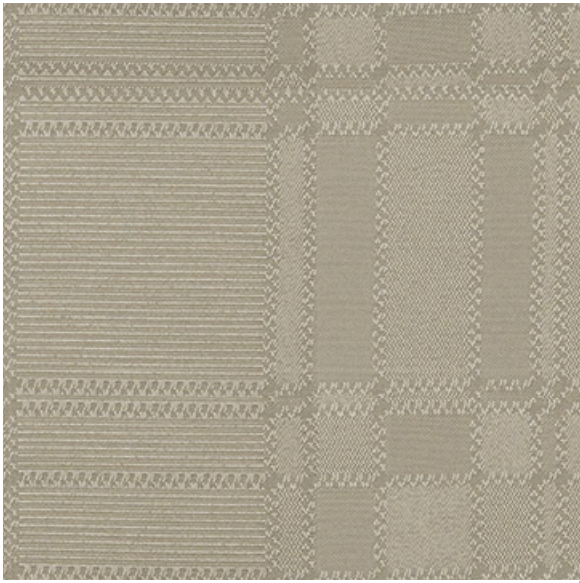

# EVERSON MUSHROOM

## Available Colors

Disclaimer: We have made an effort to provide fabric images that closely represent the fabric colors. However, due to all the possible variants --light source, monitor quality, etc. -- we can not guarantee that the fabric images accurately represent the true fabric colors. Please take this into consideration if you are trying to color match materials.

800.999.0400 | INTERIORS.STANDARDTEXTILE.COM

© 2024 Standard Textile Co., Inc. All Rights Reserved.

Pattern	EVERSON
Color	MUSHROOM
Data Number	CM012802
Environments	Healthcare
Application	Cornice Board Drapery Privacy Curtain Shower Curtain Top of Bed
Content	POLYESTER
Flammability	NFPA 701 - Method 1
Abrasion	N/A
Width	72.00 inches
Orientation	Pattern Runs Up Roll
Repeat	V: 5.31 inches H: 5.14 inches
ACT Certification	

**STANDARD**  
TEXTILE est. 1940