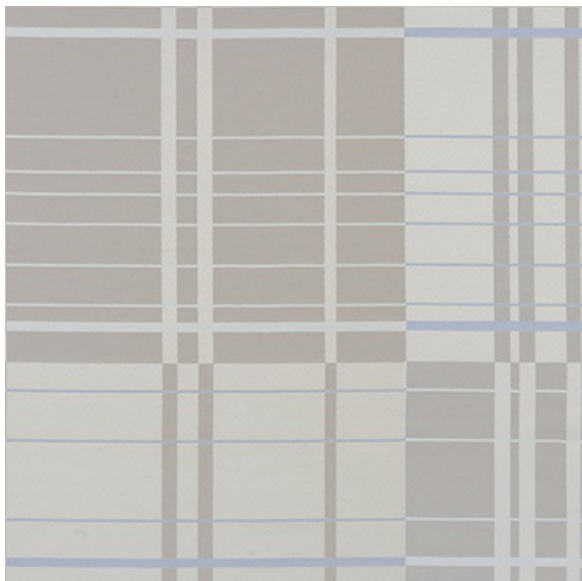

Livingston Puddle

Available Colors

Disclaimer: We have made an effort to provide fabric images that closely represent the fabric colors. However, due to all the possible variants --light source, monitor quality, etc. -- we can not guarantee that the fabric images accurately represent the true fabric colors. Please take this into consideration if you are trying to color match materials.

800.999.0400 | INTERIORS.STANDARDTEXTILE.COM

© 2022 Standard Textile Co., Inc. All Rights Reserved.

Pattern	Livingston
Color	Puddle
Data Number	CM009705
Environments	Healthcare
Application	Drapery Privacy Curtain Top of Bed
Content	POLYESTER
Flammability	50% PC POLY/50% FR POLY
Abrasion	N/A
Width	72.00 inches
Orientation	Pattern Runs Up Roll
Repeat	V: 40.00 inches H: 37.00 inches
ACT Certification	