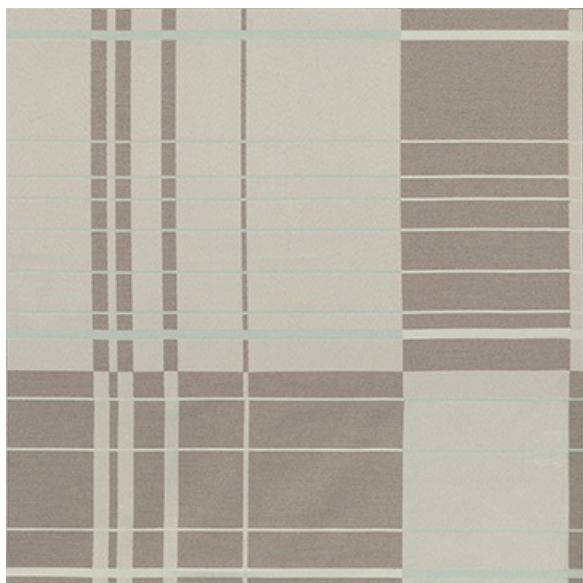

# Livingston Patina

## Available Colors

Disclaimer: We have made an effort to provide fabric images that closely represent the fabric colors. However, due to all the possible variants --light source, monitor quality, etc. -- we can not guarantee that the fabric images accurately represent the true fabric colors. Please take this into consideration if you are trying to color match materials.

800.999.0400 | INTERIORS.STANDARDTEXTILE.COM

© 2022 Standard Textile Co., Inc. All Rights Reserved.

Pattern	Livingston
Color	Patina
Data Number	CM009704
Environments	Healthcare
Application	Drapery Privacy Curtain Top of Bed
Content	50% PC POLY 50% FR POLY
Flammability	Passes NFPA 701
Abrasion	N/A
Width	72.00 inches
Orientation	Pattern Runs Up Roll
Repeat	V: 40.00 inches H: 37.00 inches
ACT Certification	

**STANDARD**  
TEXTILE est. 1940