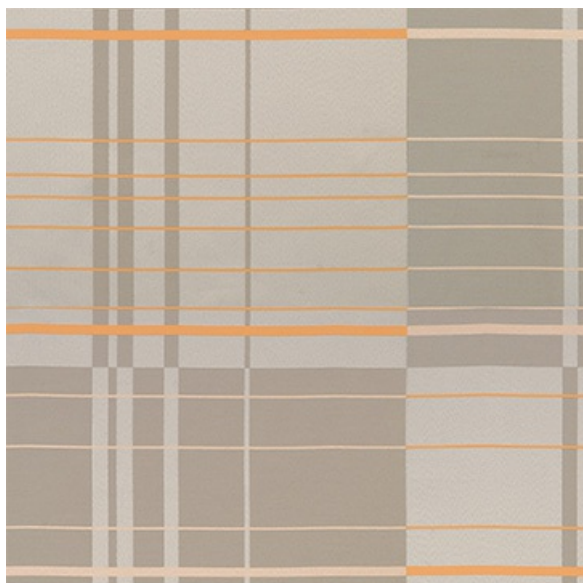

Livingston Harvest

Available Colors

Disclaimer: We have made an effort to provide fabric images that closely represent the fabric colors. However, due to all the possible variants --light source, monitor quality, etc. -- we can not guarantee that the fabric images accurately represent the true fabric colors. Please take this into consideration if you are trying to color match materials.

800.999.0400 | INTERIORS.STANDARDTEXTILE.COM

© 2023 Standard Textile Co., Inc. All Rights Reserved.

Pattern	Livingston
Color	Harvest
Data Number	CM009702
Environments	Healthcare
Application	Drapery Privacy Curtain Top of Bed
Content	POLYESTER
Flammability	50% PC POLY/50% FR POLY
Abrasion	N/A
Width	72.00 inches
Orientation	Pattern Runs Up Roll
Repeat	V: 40.00 inches H: 37.00 inches
ACT Certification	

STANDARD
TEXTILE est. 1940