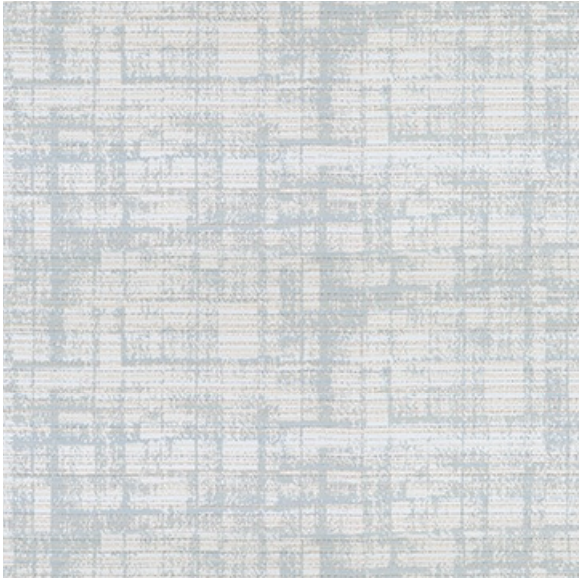

Discovery Atmosphere