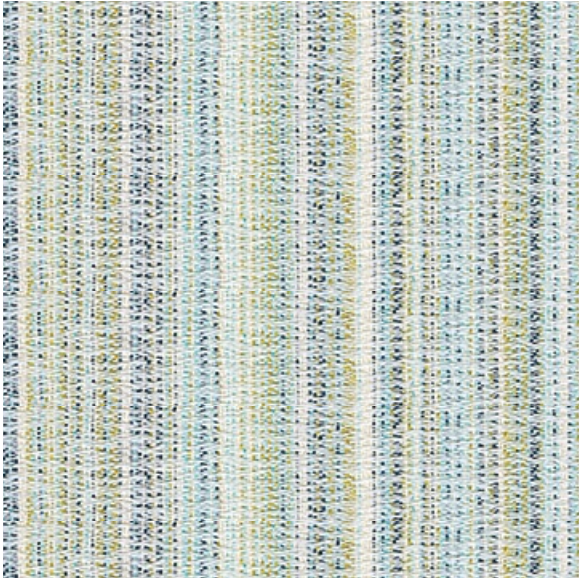

VOLTAGE LAKESIDE

Available Colors

Disclaimer: We have made an effort to provide fabric images that closely represent the fabric colors. However, due to all the possible variants --light source, monitor quality, etc. -- we can not guarantee that the fabric images accurately represent the true fabric colors. Please take this into consideration if you are trying to color match materials.

800.999.0400 | INTERIORS.STANDARDTEXTILE.COM

© 2022 Standard Textile Co., Inc. All Rights Reserved.

Pattern	VOLTAGE
Color	LAKESIDE
Data Number	CM006903
Environments	Healthcare Hospitality
Application	Drapery Privacy Curtain Top of Bed
Content	100% POLYESTER
Flammability	Passes NFPA 701
Abrasion	N/A
Width	72.00 inches
Orientation	Railroaded
Repeat	V: 9.75 inches H: 9.50 inches
ACT Certification	

STANDARD
TEXTILE est. 1940