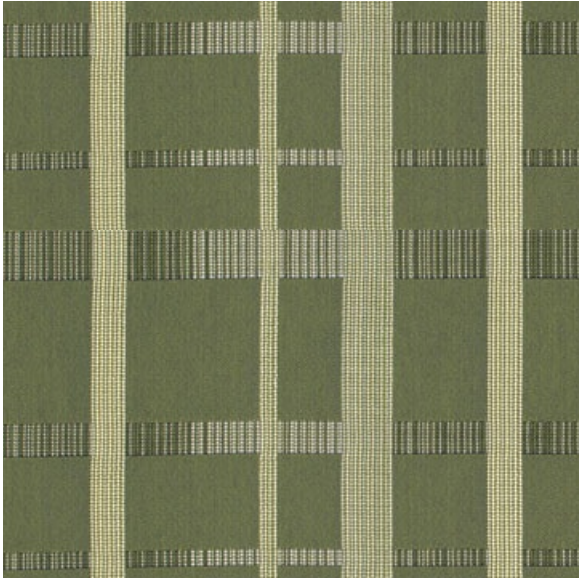

Niles

Spruce

Available Colors

Disclaimer: We have made an effort to provide fabric images that closely represent the fabric colors. However, due to all the possible variants --light source, monitor quality, etc. -- we can not guarantee that the fabric images accurately represent the true fabric colors. Please take this into consideration if you are trying to color match materials.

800.999.0400 | INTERIORS.STANDARDTEXTILE.COM

© 2023 Standard Textile Co., Inc. All Rights Reserved.

Pattern	Niles
Color	Spruce
Data Number	CG001206
Environments	Healthcare Hospitality
Application	Cornice Board Upholstery - Crypton
Content	36% Rcy Poly 64% Eco Int Poly
Flammability	NOT DISCLOSED
Abrasion	50,000 Double Rubs
Width	54.00 inches
Orientation	Railroaded
Repeat	V: 7.30 inches H: 7.00 inches
ACT Certification	