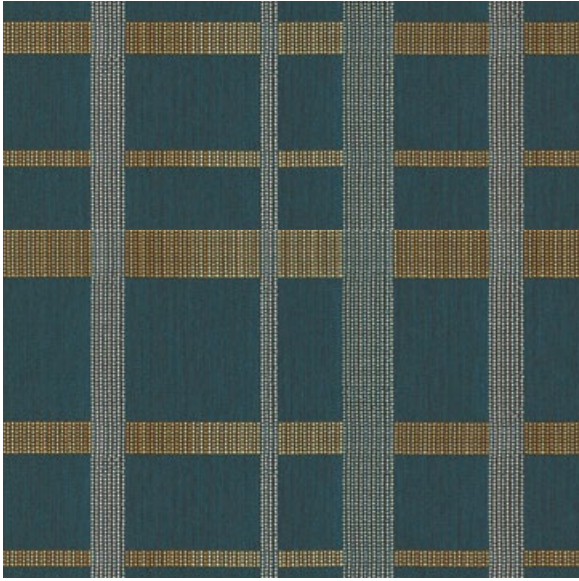

Niles Scuba

Available Colors

Disclaimer: We have made an effort to provide fabric images that closely represent the fabric colors. However, due to all the possible variants --light source, monitor quality, etc. -- we can not guarantee that the fabric images accurately represent the true fabric colors. Please take this into consideration if you are trying to color match materials.

800.999.0400 | INTERIORS.STANDARDTEXTILE.COM

© 2023 Standard Textile Co., Inc. All Rights Reserved.

Pattern	Niles
Color	Scuba
Data Number	CG001205
Environments	Healthcare Hospitality
Application	Cornice Board Upholstery - Crypton
Content	36% Rcy Poly 64% Eco Int Poly
Flammability	NOT DISCLOSED
Abrasion	50,000 Double Rubs
Width	54.00 inches
Orientation	Railroaded
Repeat	V: 7.30 inches H: 7.00 inches
ACT Certification	