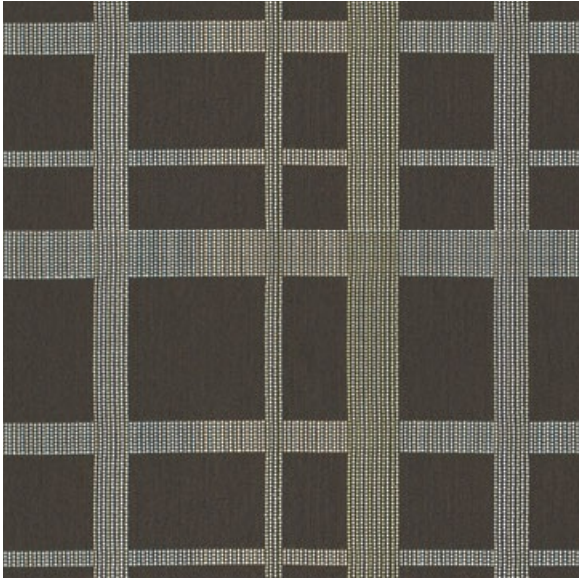

Niles

Streetscape