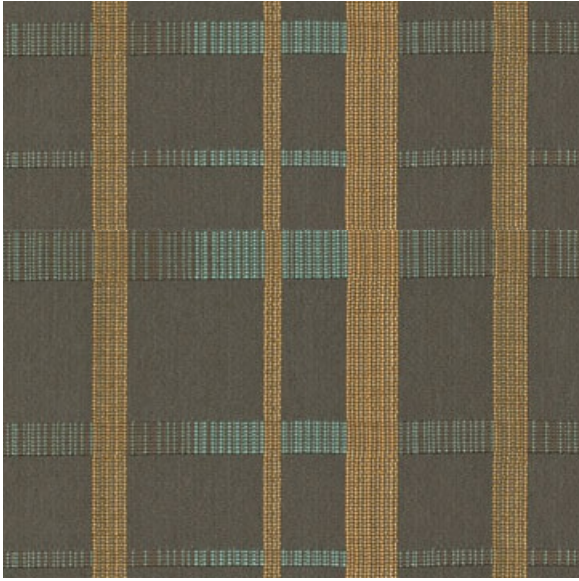

Niles Horizon

Available Colors

Disclaimer: We have made an effort to provide fabric images that closely represent the fabric colors. However, due to all the possible variants --light source, monitor quality, etc. -- we can not guarantee that the fabric images accurately represent the true fabric colors. Please take this into consideration if you are trying to color match materials.

800.999.0400 | INTERIORS.STANDARDTEXTILE.COM

© 2023 Standard Textile Co., Inc. All Rights Reserved.

| | |
|-------------------|---------------------------------------|
| Pattern | Niles |
| Color | Horizon |
| Data Number | CG001203 |
| Environments | Healthcare Hospitality |
| Application | Cornice Board Upholstery - Crypton |
| Content | 36% Rcy Poly 64% Eco Int Poly |
| Flammability | NOT DISCLOSED |
| Abrasion | 50,000 Double Rubs |
| Width | 54.00 inches |
| Orientation | Railroaded |
| Repeat | V: 7.30 inches H: 7.00 inches |
| ACT Certification | |